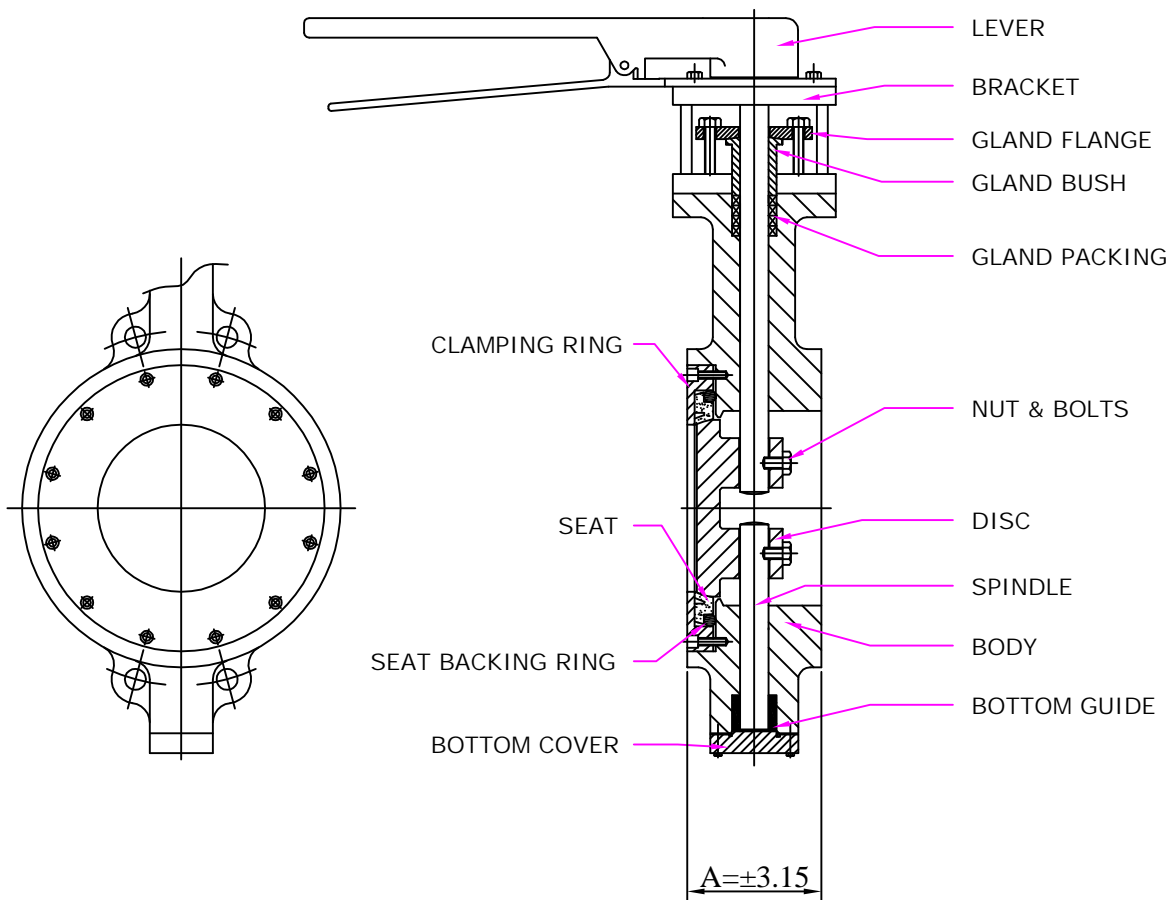

BUTTERFLY VALVE

OPERATION : LEVER OPERATED

APPLI CABLE STANDARD

DESIGN STD. : API 609 / BS 5155
 TESTING STD. : API 598
 FACE TO FACE : AS PER API 609
 RATING : 150#
 OPERATION : HAND LEVER OPERATED
 END CONN. : WATER TYPE

VALVE SIZE - INCH	3"	4"	6"	8"	10"	12"	14"	16"	18"	20"	24"
VALVE SIZE - MM	80	100	150	200	250	300	350	400	450	500	600
A	48	54	57	64	71	81	92	102	114	127	154

FLOW-TEK VALVES & CONTROLS INC

PLOT NO: 172-173, ROAD NO. 4, G.I.D.C.,
 KATHWADA, AHMEDABAD - 382430
 (M) : 09824080899, 09824539702
 PHONE : (079) 22900220, 22900219
 E-MAIL : info@flowagevalves.com, hemal21386@gmail.com
 url : www.delugecontrolvalve.com, www.flowagevalves.com
 AN ISO 9001:2008 CERTIFIED COMPANY